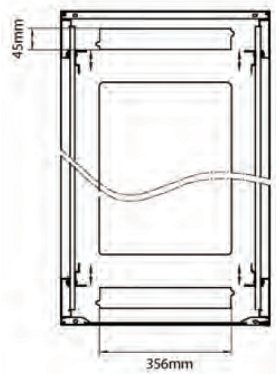

Additional specifications

Features	Values
Material	SPCC Cold Rolled Steel
19" Rails	2.0 mm thick
Side Panels	1.0 mm thick
Other	1.2 mm thick
Front door	Swing handle cam lock
Rear door	Barrel lock
Side panels lock	Single point barrel lock
Jacking feet additional height	50-80 mm
Castors additional height	70 mm

Environ CR600 15U Rack 600x600mm Glass (F) Steel (R) B/Panels No/Mgmt Black

Item Code: 542-1566-GSBN-BK

Standards

Standard	Detail
ANSI/EIA-310-E	Electronic Industries Association standard for horizontal spacing, vertical hole spacing, rack opening and front panel width
BS EN 60297-3-100:2009	Mechanical structures for electronic equipment. Dimensions of mechanical structures of the 482,6 mm (19 in) series. Basic dimensions of front panels, subracks, chassis, racks and cabinets
DIN 41494 Part 1 & 7	Panel Mounting Racks For Electronics Equipments; Racks And Panels, Dimensions; Dimensions of cabinets and suites of racks
WFD	Compliant to Waste Framework Directive
SCIP	Compliant - Does Not Contain Substances of Concern in Products

Rear

Roof

Base

Base Cut Out Dimensions

380 mm Wide
by
276 mm Deep (600 mm deep rack)
476 mm Deep (800 mm deep rack)
676 mm Deep (1000 mm deep rack)

Part Number Table

Part Number	Description
542-1566-GSBN-BK	Environ CR600 15U Rack 600x600mm Glass (F) Steel (R) B/Panels No/Mgmt Black
542-1566-GSBN-BK-FP	Environ CR600 15U Rack 600x600mm Glass (F) Steel (R) B/Panels No/Mgmt Black Flat Pack