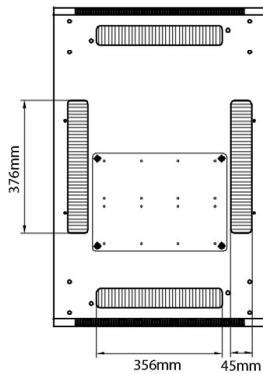

Additional specifications

Features	Values
Material	SPCC Cold Rolled Steel
19" Rails	2.0 mm thick
Side Panels	1.0 mm thick
Other	1.2 mm thick
Front door	Swing handle cam lock
Rear door	Barrel lock
Side panels lock	Single point barrel lock
Jacking feet additional height	50-80 mm
Castors additional height	70 mm

Environ CR600 15U Rack 600x600mm Glass (F) Steel (R) B/Panels No/Mgmt Black

Item Code: 542-1566-GSBN-BK

Standards

Standard	Detail
ANSI/EIA-310-E	Electronic Industries Association standard for horizontal spacing, vertical hole spacing, rack opening and front panel width
BS EN 60297-3-100:2009	Mechanical structures for electronic equipment. Dimensions of mechanical structures of the 482,6 mm (19 in) series. Basic dimensions of front panels, subracks, chassis, racks and cabinets
DIN 41494 Part 1 & 7	Panel Mounting Racks For Electronics Equipments; Racks And Panels, Dimensions; Dimensions of cabinets and suites of racks
WFD	Compliant to Waste Framework Directive
SCIP	Compliant - Does Not Contain Substances of Concern in Products

Rear

Roof

Base

Base Cut Out Dimensions

380 mm Wide
by
276 mm Deep (600 mm deep rack)
476 mm Deep (800 mm deep rack)
676 mm Deep (1000 mm deep rack)

Part Number Table

Part Number	Description
542-1566-GSBN-BK	Environ CR600 15U Rack 600x600mm Glass (F) Steel (R) B/Panels No/Mgmt Black
542-1566-GSBN-BK-FP	Environ CR600 15U Rack 600x600mm Glass (F) Steel (R) B/Panels No/Mgmt Black Flat Pack