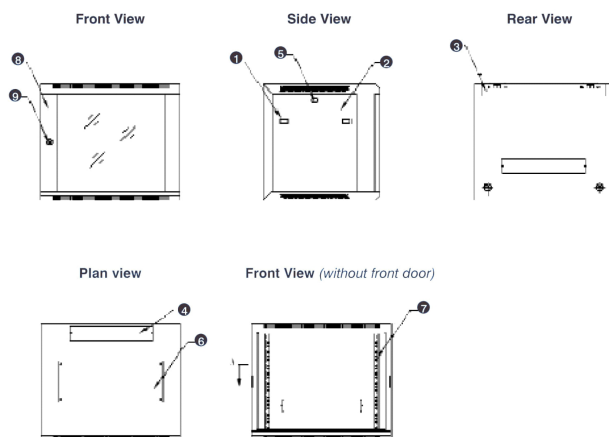

- Cable entry cut out in top and base

- Angled vented roof

- Adjustable 19" mounting profiles

Excel Environ WR500 Wall Rack Network Data Cabinet 6U WxD 600mm x 500mm Black

Item Code: WB6.5SGB

Exploded view

- ① Frame
- ② Side panel
- ③ Mounting panel
- ④ Cable entry cover, removeable
- ⑤ Side key lock
- ⑥ Fan cover, removeable
- ⑦ Mounting profile
- ⑧ Front door
- ⑨ Front door key lock
- ⑩ Slam latch lock