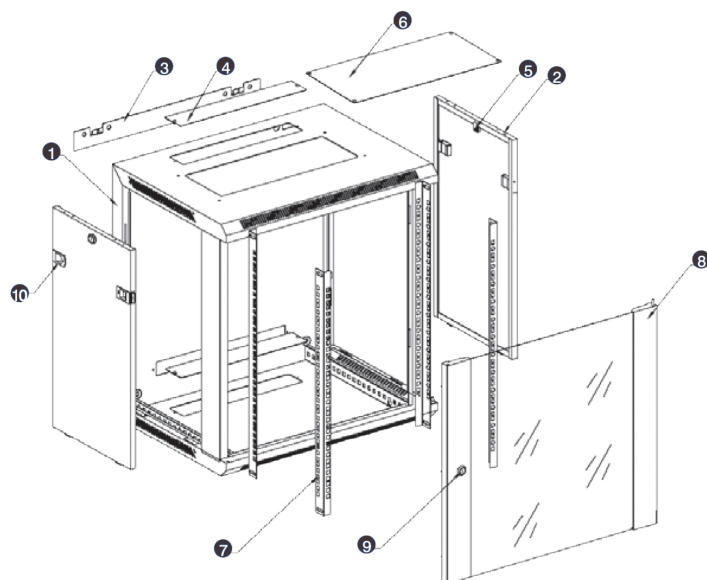

- Cable entry cut out in top and base

- Angled vented roof

- Adjustable 19" mounting profiles

Excel Environ WR500 Wall Rack Network Data Cabinet 6U WxD 600mm x 500mm Black

Item Code: WB6.5SGB

Exploded view

- ① Frame
- ② Side panel
- ③ Mounting panel
- ④ Cable entry cover, removeable
- ⑤ Side key lock
- ⑥ Fan cover, removeable
- ⑦ Mounting profile
- ⑧ Front door
- ⑨ Front door key lock
- ⑩ Slam latch lock