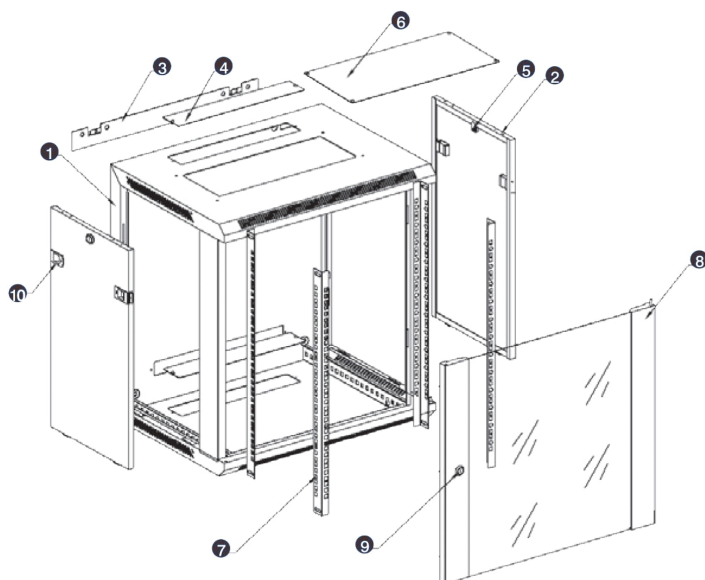

- Cable entry cut out in top and base

- Angled vented roof

- Adjustable 19" mounting profiles

Excel Environ WR390 Wall Rack Network Data Cabinet 6U WxD 600mm x 390mm Grey

Item Code: WB6.390SG

Exploded view

- ① Frame
- ② Side panel
- ③ Mounting panel
- ④ Cable entry cover, removeable
- ⑤ Side key lock
- ⑥ Fan cover, removeable
- ⑦ Mounting profile
- ⑧ Front door
- ⑨ Front door key lock
- ⑩ Slam latch lock

- ① Slam latch lock
- ② Side panel
- ③ Mounting panel
- ④ Cable entry cover, removeable
- ⑤ Side key lock
- ⑥ Fan cover, removeable
- ⑦ Mounting profile
- ⑧ Front door
- ⑨ Front door key lock

Excel Environ WR390 Wall Rack Network Data Cabinet 6U WxD 600mm x 390mm Grey