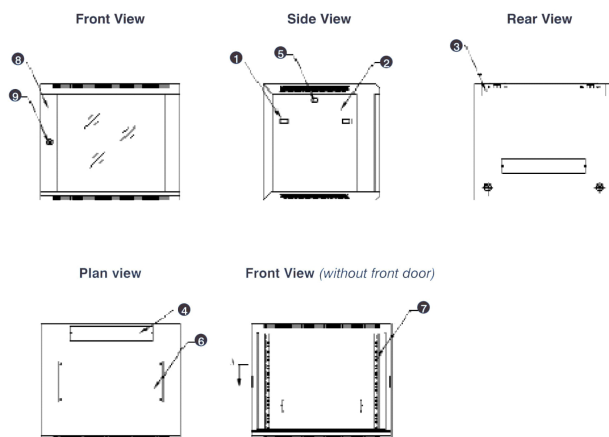

- Cable entry cut out in top and base

- Angled vented roof

- Adjustable 19" mounting profiles

Excel Environ WR390 Wall Rack Network Data Cabinet 6U WxD 600mm x 390mm Black

Item Code: WB6.390SG-BK

Exploded view

- ① Frame
- ② Side panel
- ③ Mounting panel
- ④ Cable entry cover, removeable
- ⑤ Side key lock
- ⑥ Fan cover, removeable
- ⑦ Mounting profile
- ⑧ Front door
- ⑨ Front door key lock
- ⑩ Slam latch lock