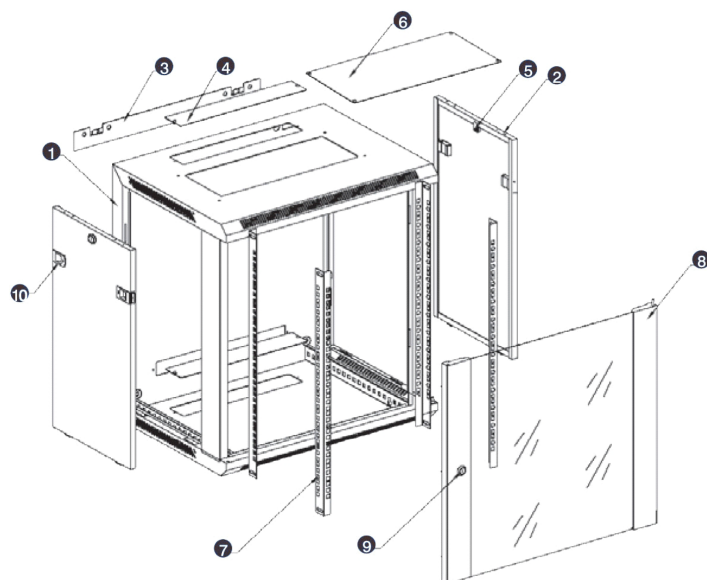

- Cable entry cut out in top and base

- Angled vented roof

- Adjustable 19" mounting profiles

Excel Environ WR390 Wall Rack Network Data Cabinet 6U WxD 600mm x 390mm Black

Item Code: WB6.390SG-BK

Exploded view

- ① Frame
- ② Side panel
- ③ Mounting panel
- ④ Cable entry cover, removeable
- ⑤ Side key lock
- ⑥ Fan cover, removeable
- ⑦ Mounting profile
- ⑧ Front door
- ⑨ Front door key lock
- ⑩ Slam latch lock

- ① Slam latch lock
- ② Side panel
- ③ Mounting panel
- ④ Cable entry cover, removeable
- ⑤ Side key lock
- ⑥ Fan cover, removeable
- ⑦ Mounting profile
- ⑧ Front door
- ⑨ Front door key lock

Excel Environ WR390 Wall Rack Network Data Cabinet 6U WxD 600mm x 390mm Black