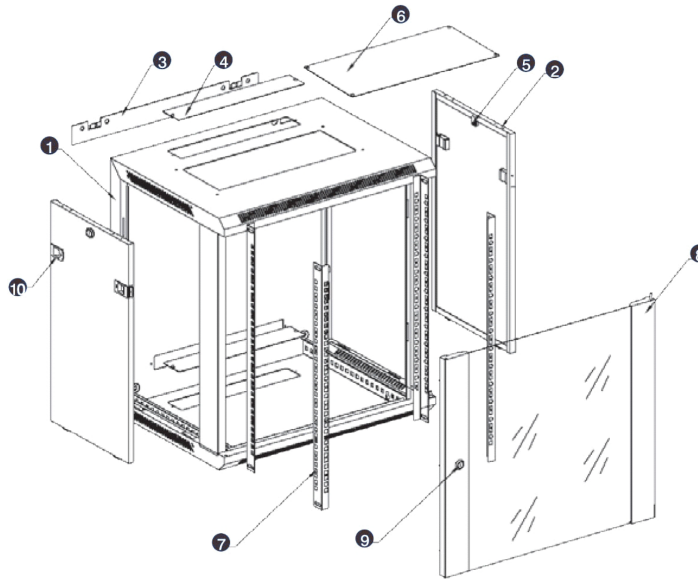

- Cable entry cut out in top and base

- Angled vented roof

- Adjustable 19" mounting profiles

Excel Environ WR500 Wall Rack Network Data Cabinet 18U WxD 600mm x 500mm Black

Item Code: WB18.5SGB

Exploded view

- ① Frame
- ② Side panel
- ③ Mounting panel
- ④ Cable entry cover, removeable
- ⑤ Side key lock
- ⑥ Fan cover, removeable
- ⑦ Mounting profile
- ⑧ Front door
- ⑨ Front door key lock
- ⑩ Slam latch lock

- ① Slam latch lock
- ② Side panel
- ③ Mounting panel
- ④ Cable entry cover, removeable
- ⑤ Side key lock
- ⑥ Fan cover, removeable
- ⑦ Mounting profile
- ⑧ Front door
- ⑨ Front door key lock

Excel Environ WR500 Wall Rack Network Data Cabinet 18U WxD 600mm x 500mm Black