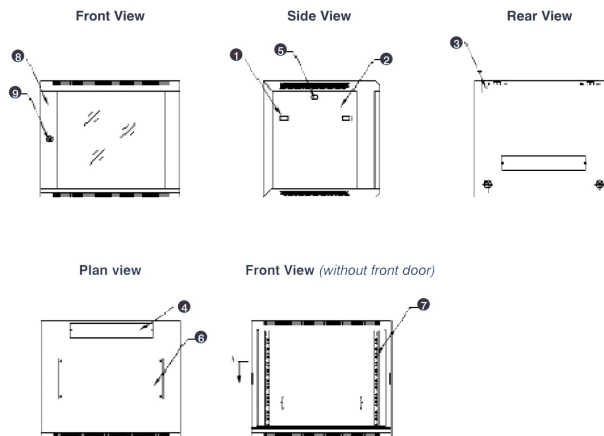

- Cable entry cut out in top and base

- Angled vented roof

- Adjustable 19" mounting profiles

Excel Environ WR500 Wall Rack Network Data Cabinet 18U WxD 600mm x 500mm Black

Item Code: WB18.5SGB

Exploded view

- ① Frame
- ② Side panel
- ③ Mounting panel
- ④ Cable entry cover, removeable
- ⑤ Side key lock
- ⑥ Fan cover, removeable
- ⑦ Mounting profile
- ⑧ Front door
- ⑨ Front door key lock
- ⑩ Slam latch lock