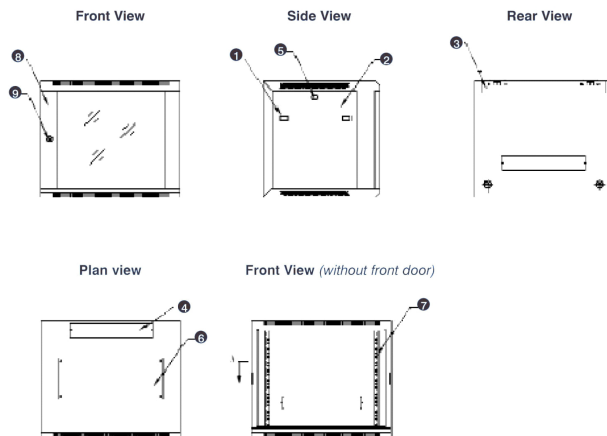

- Cable entry cut out in top and base

- Angled vented roof

- Adjustable 19" mounting profiles

Excel Environ WR500 Wall Rack Network Data Cabinet 12U WxD 600mm x 500mm Black

Item Code: WB12.5SGB

Exploded view

- ① Frame
- ② Side panel
- ③ Mounting panel
- ④ Cable entry cover, removeable
- ⑤ Side key lock
- ⑥ Fan cover, removeable
- ⑦ Mounting profile
- ⑧ Front door
- ⑨ Front door key lock
- ⑩ Slam latch lock