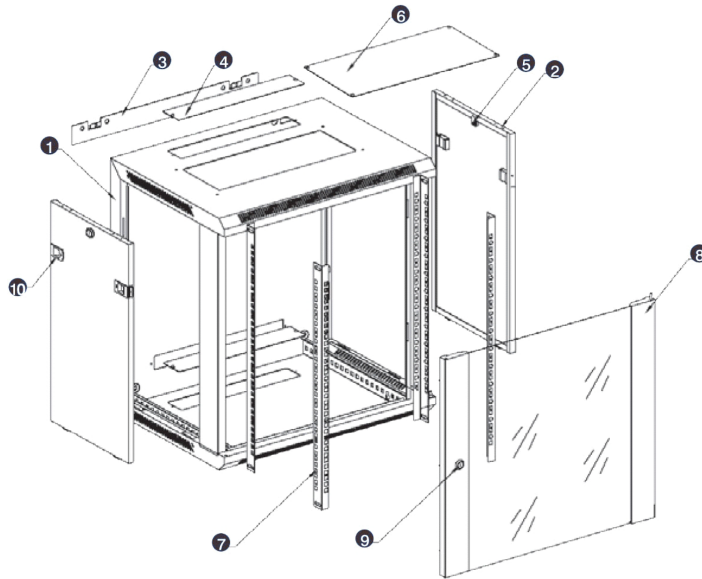

- Cable entry cut out in top and base

- Angled vented roof

- Adjustable 19" mounting profiles

Excel Environ WR500 Wall Rack Network Data Cabinet 12U WxD 600mm x 500mm Black

Item Code: WB12.5SGB

Exploded view

- ① Frame
- ② Side panel
- ③ Mounting panel
- ④ Cable entry cover, removeable
- ⑤ Side key lock
- ⑥ Fan cover, removeable
- ⑦ Mounting profile
- ⑧ Front door
- ⑨ Front door key lock
- ⑩ Slam latch lock